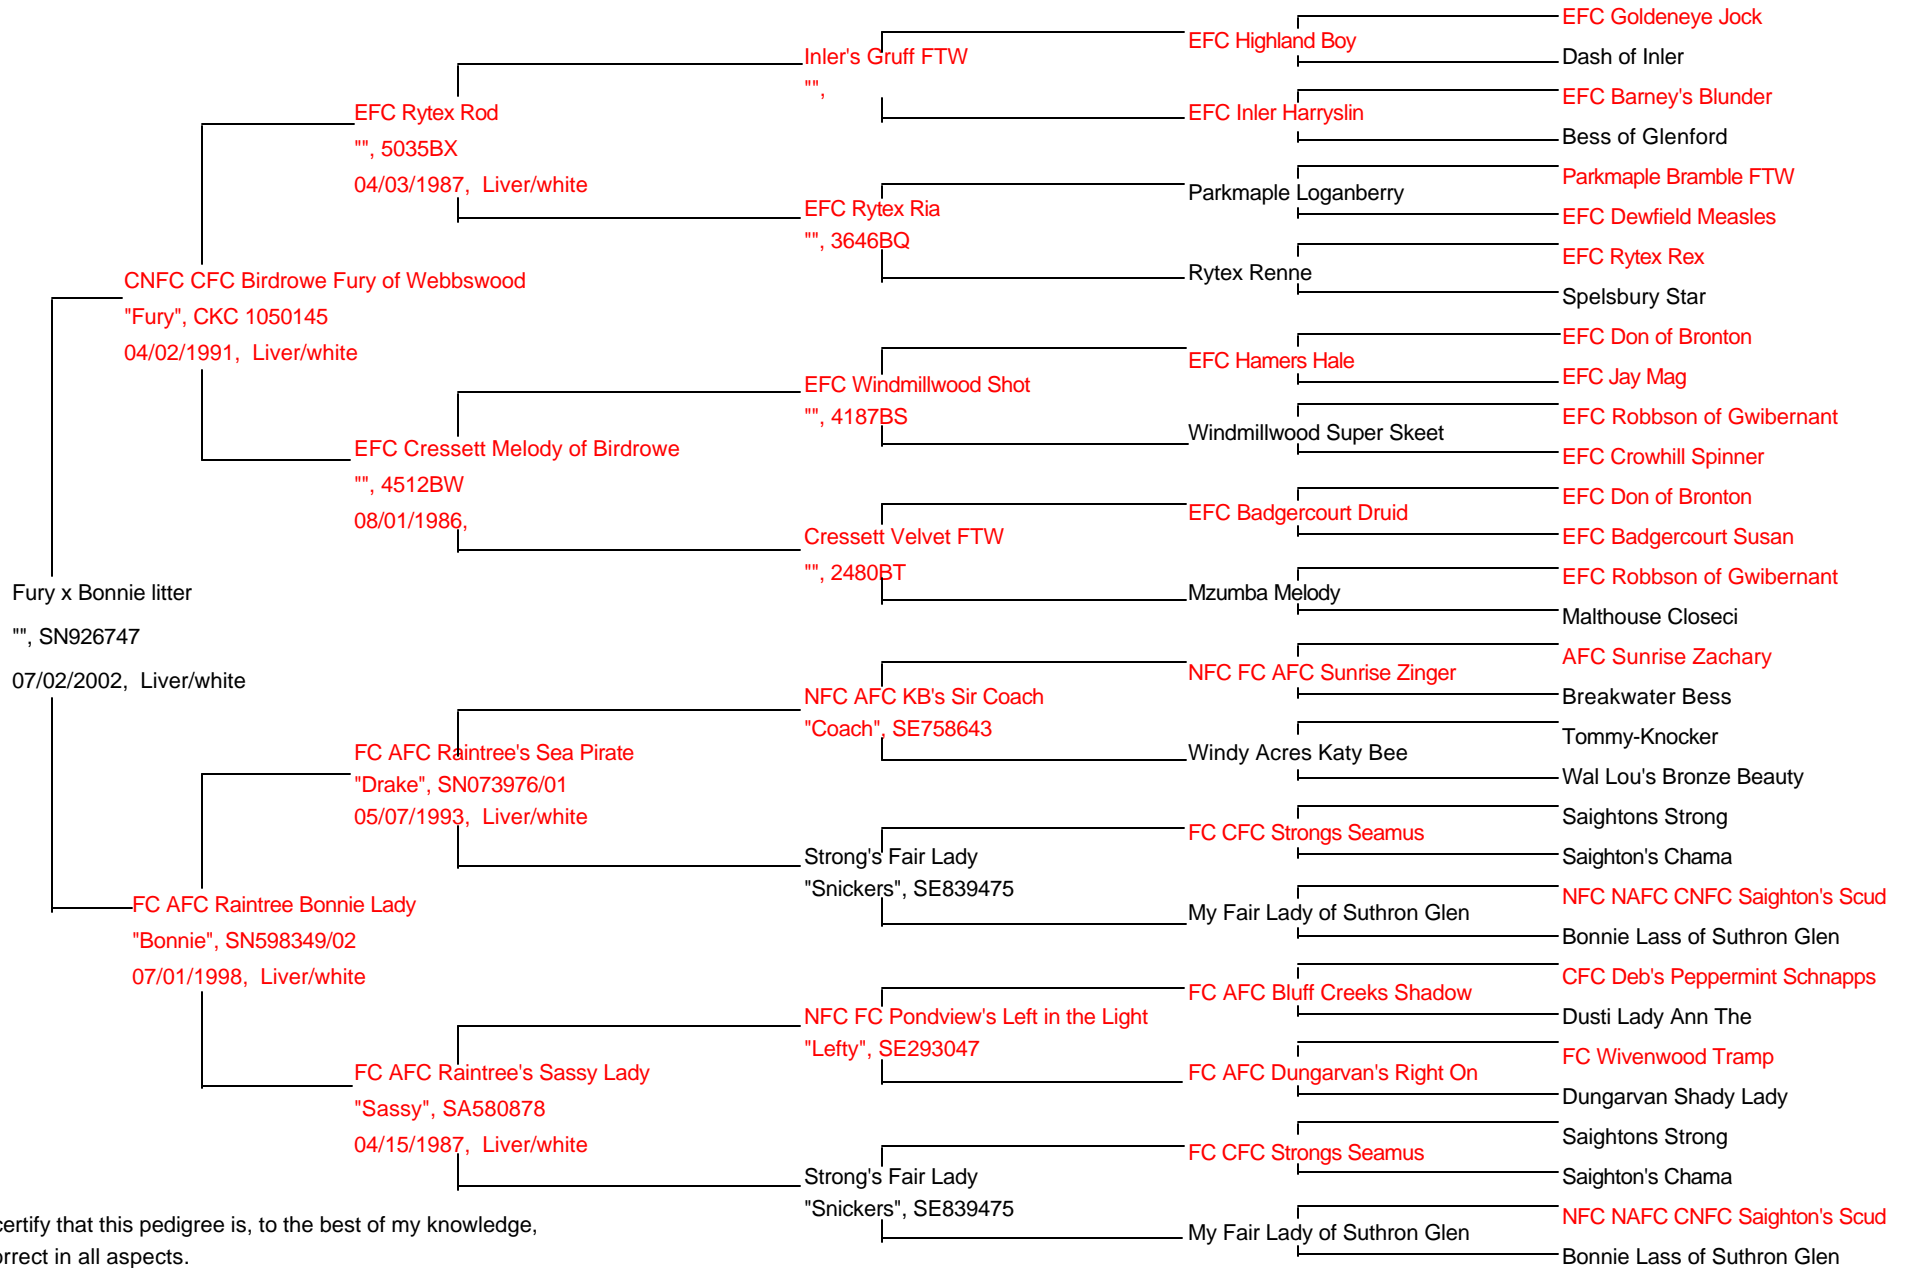

Pedigree of Fury x Bonnie litter

Cathy Lewis
W4423 Highway A
Elkhorn, WI 53121
262/642-2256
regent@raintrees.com

I certify that this pedigree is, to the best of my knowledge, correct in all aspects.

X _____ Date: _____