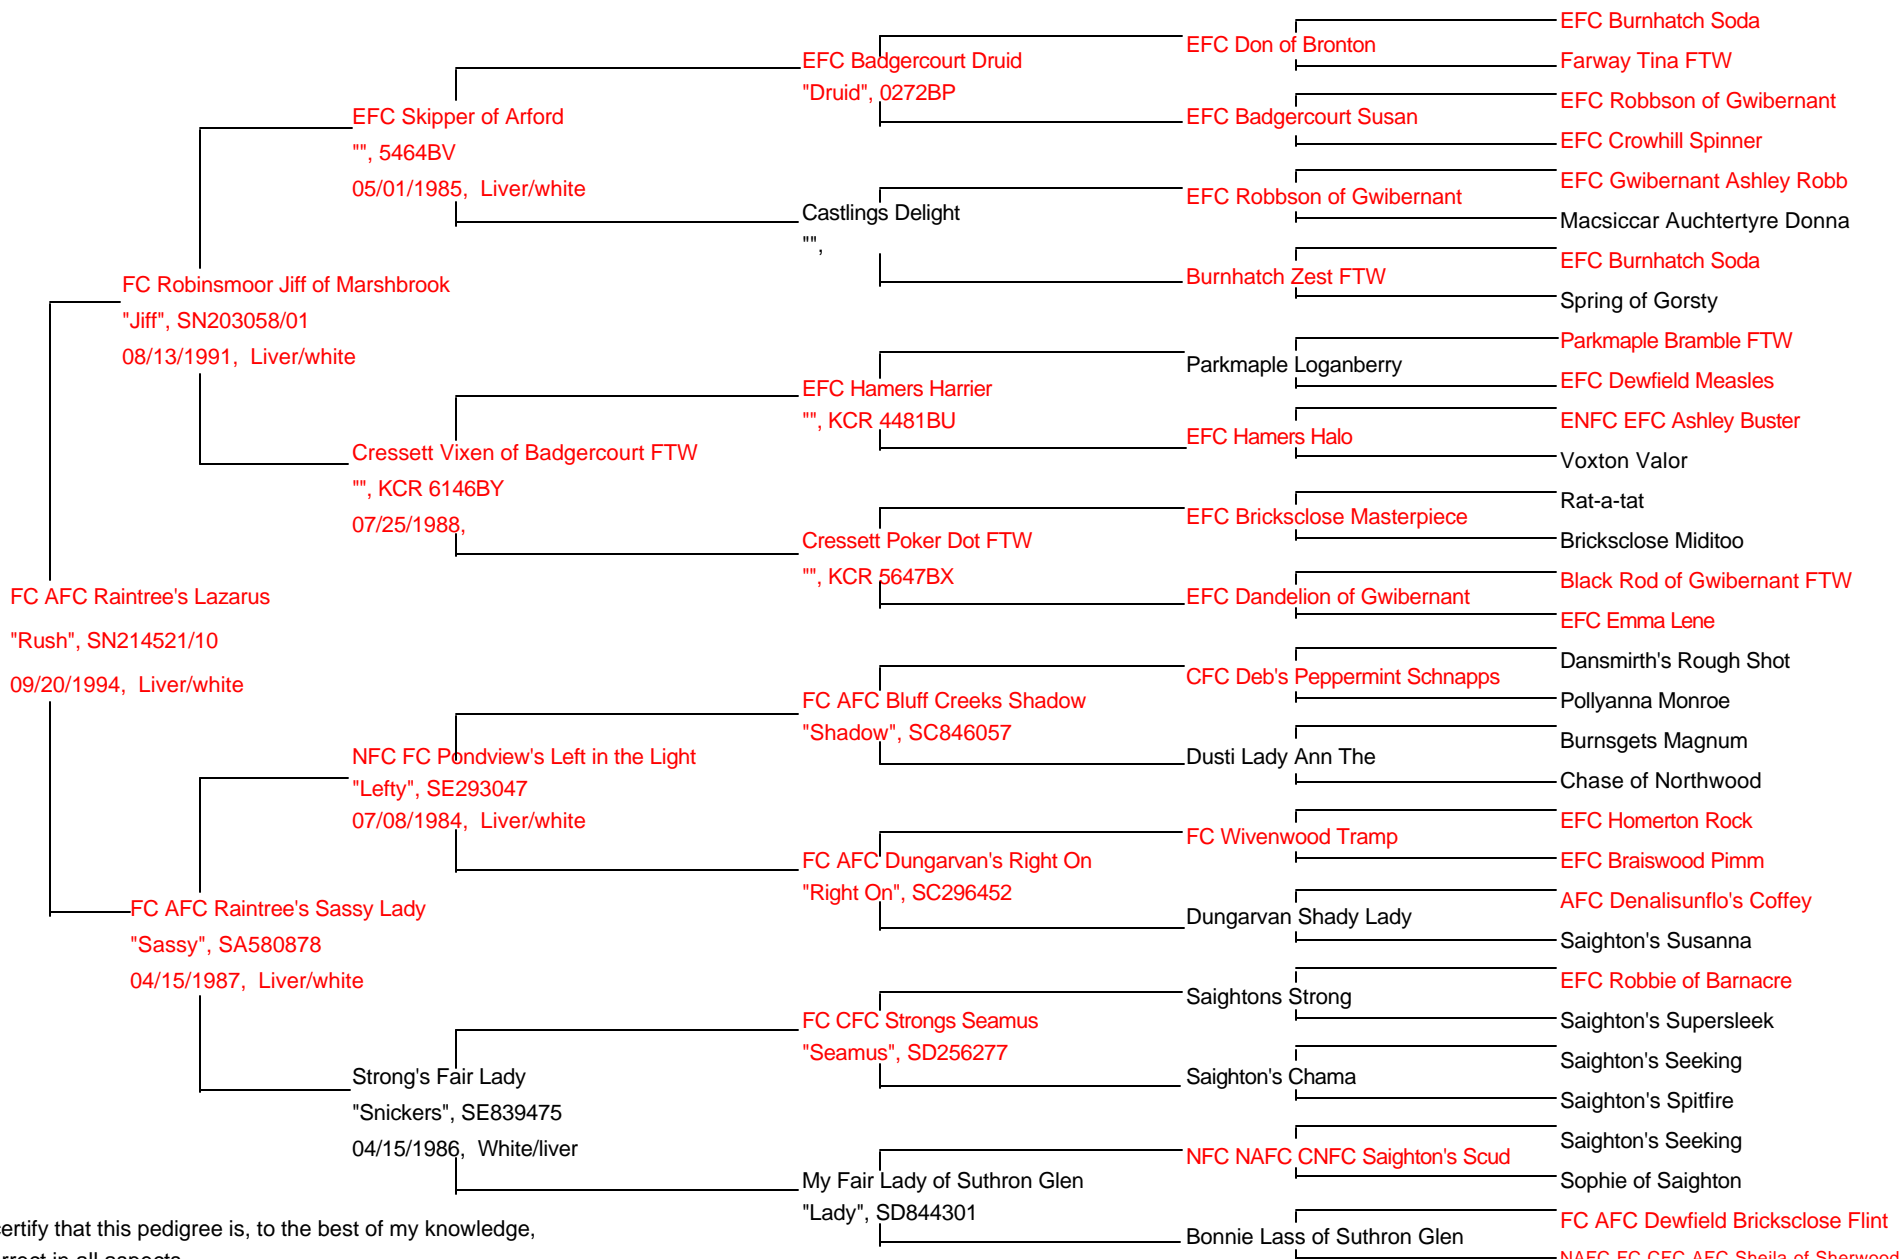

Pedigree For FC AFC Raintree's Lazarus

Cathy Lewis
 W4423 Highway A
 Elkhorn, WI 53121
 262/642-2256
 regent@raintrees.com

I certify that this pedigree is, to the best of my knowledge, correct in all aspects.
 X _____ Date: _____