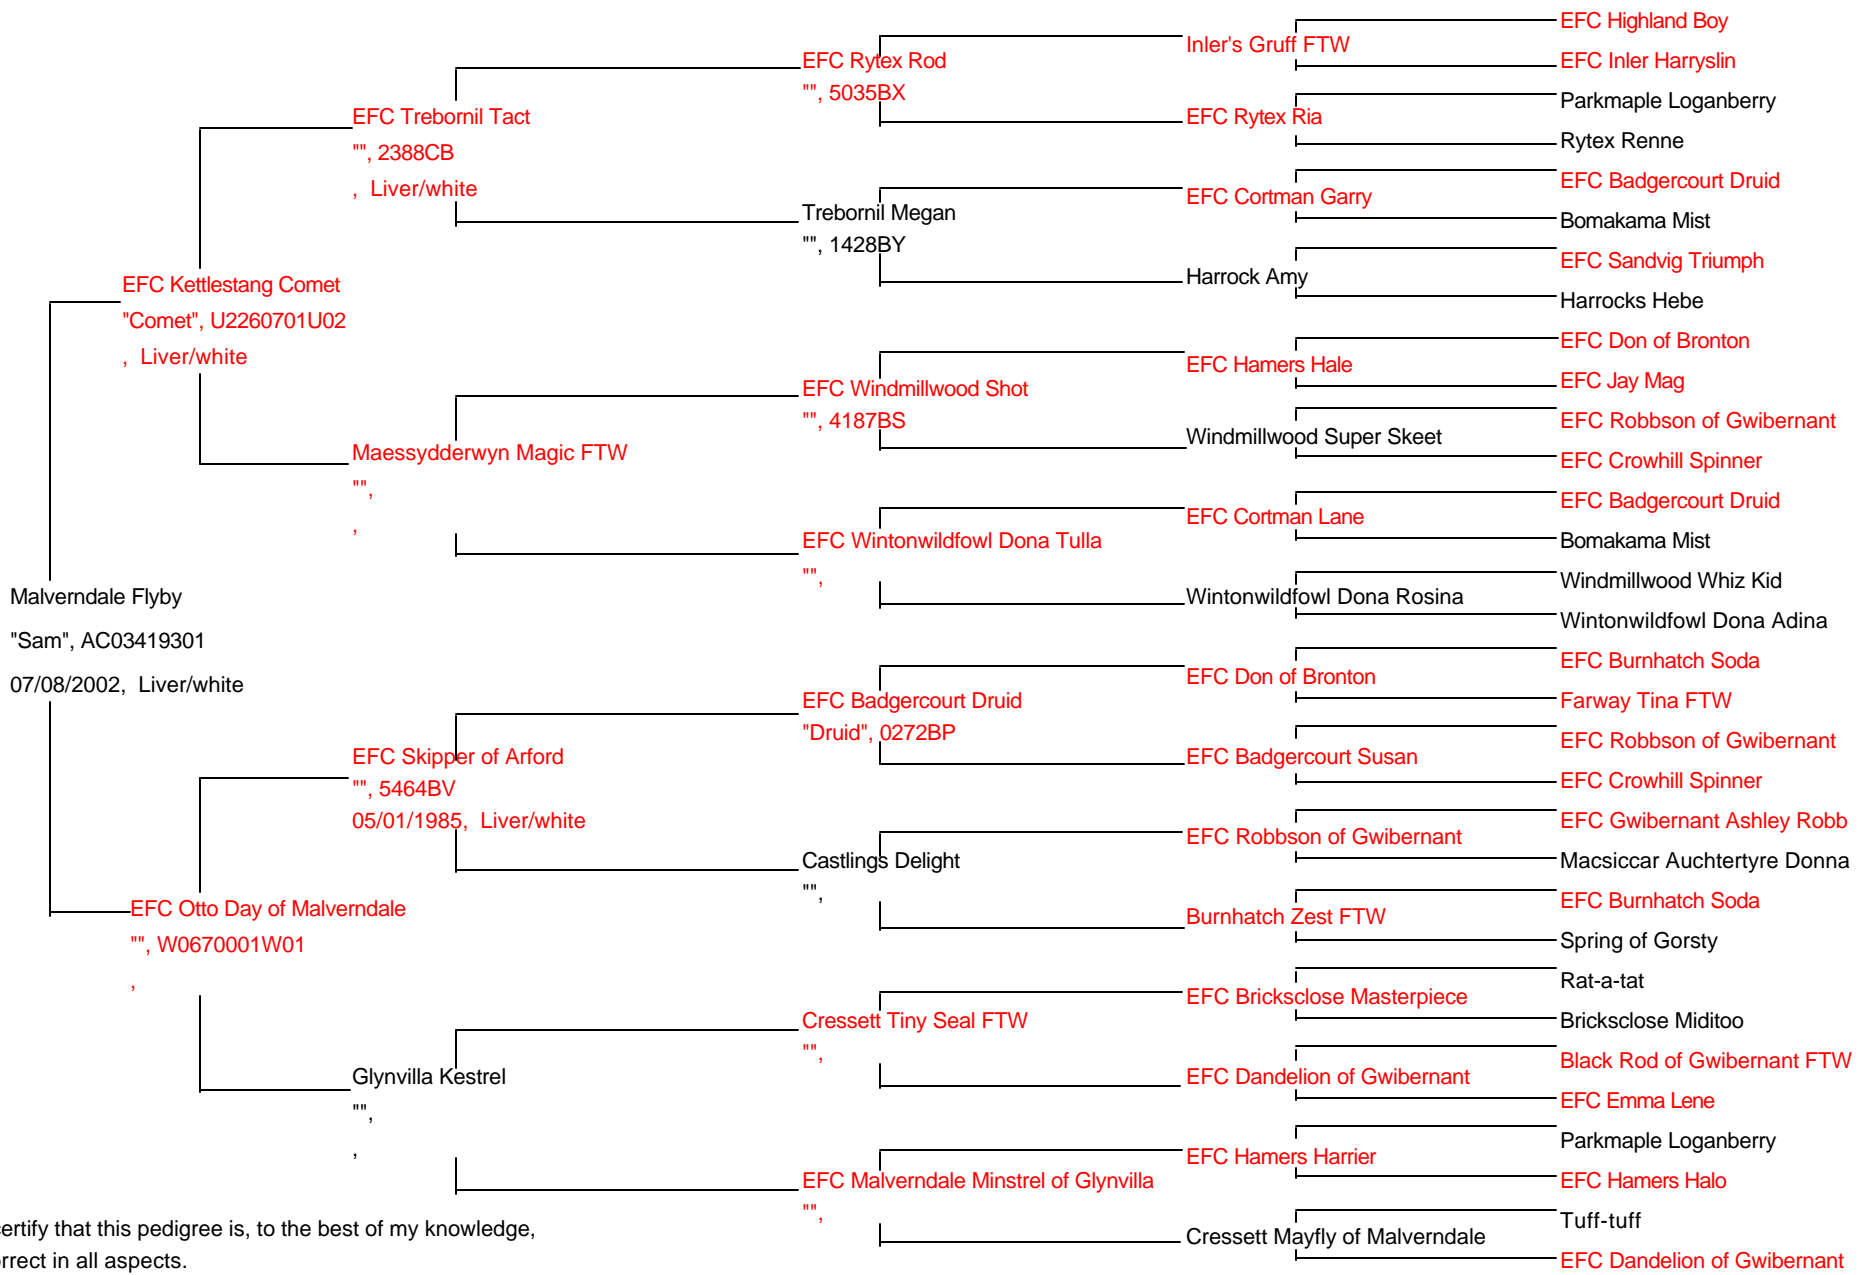

Pedigree of Malverndale Flyby

Cathy Lewis
W4423 Highway A
Elkhorn, WI 53121
262/642-2256
regent@raintreess.com

I certify that this pedigree is, to the best of my knowledge, correct in all aspects.
X _____ Date: _____