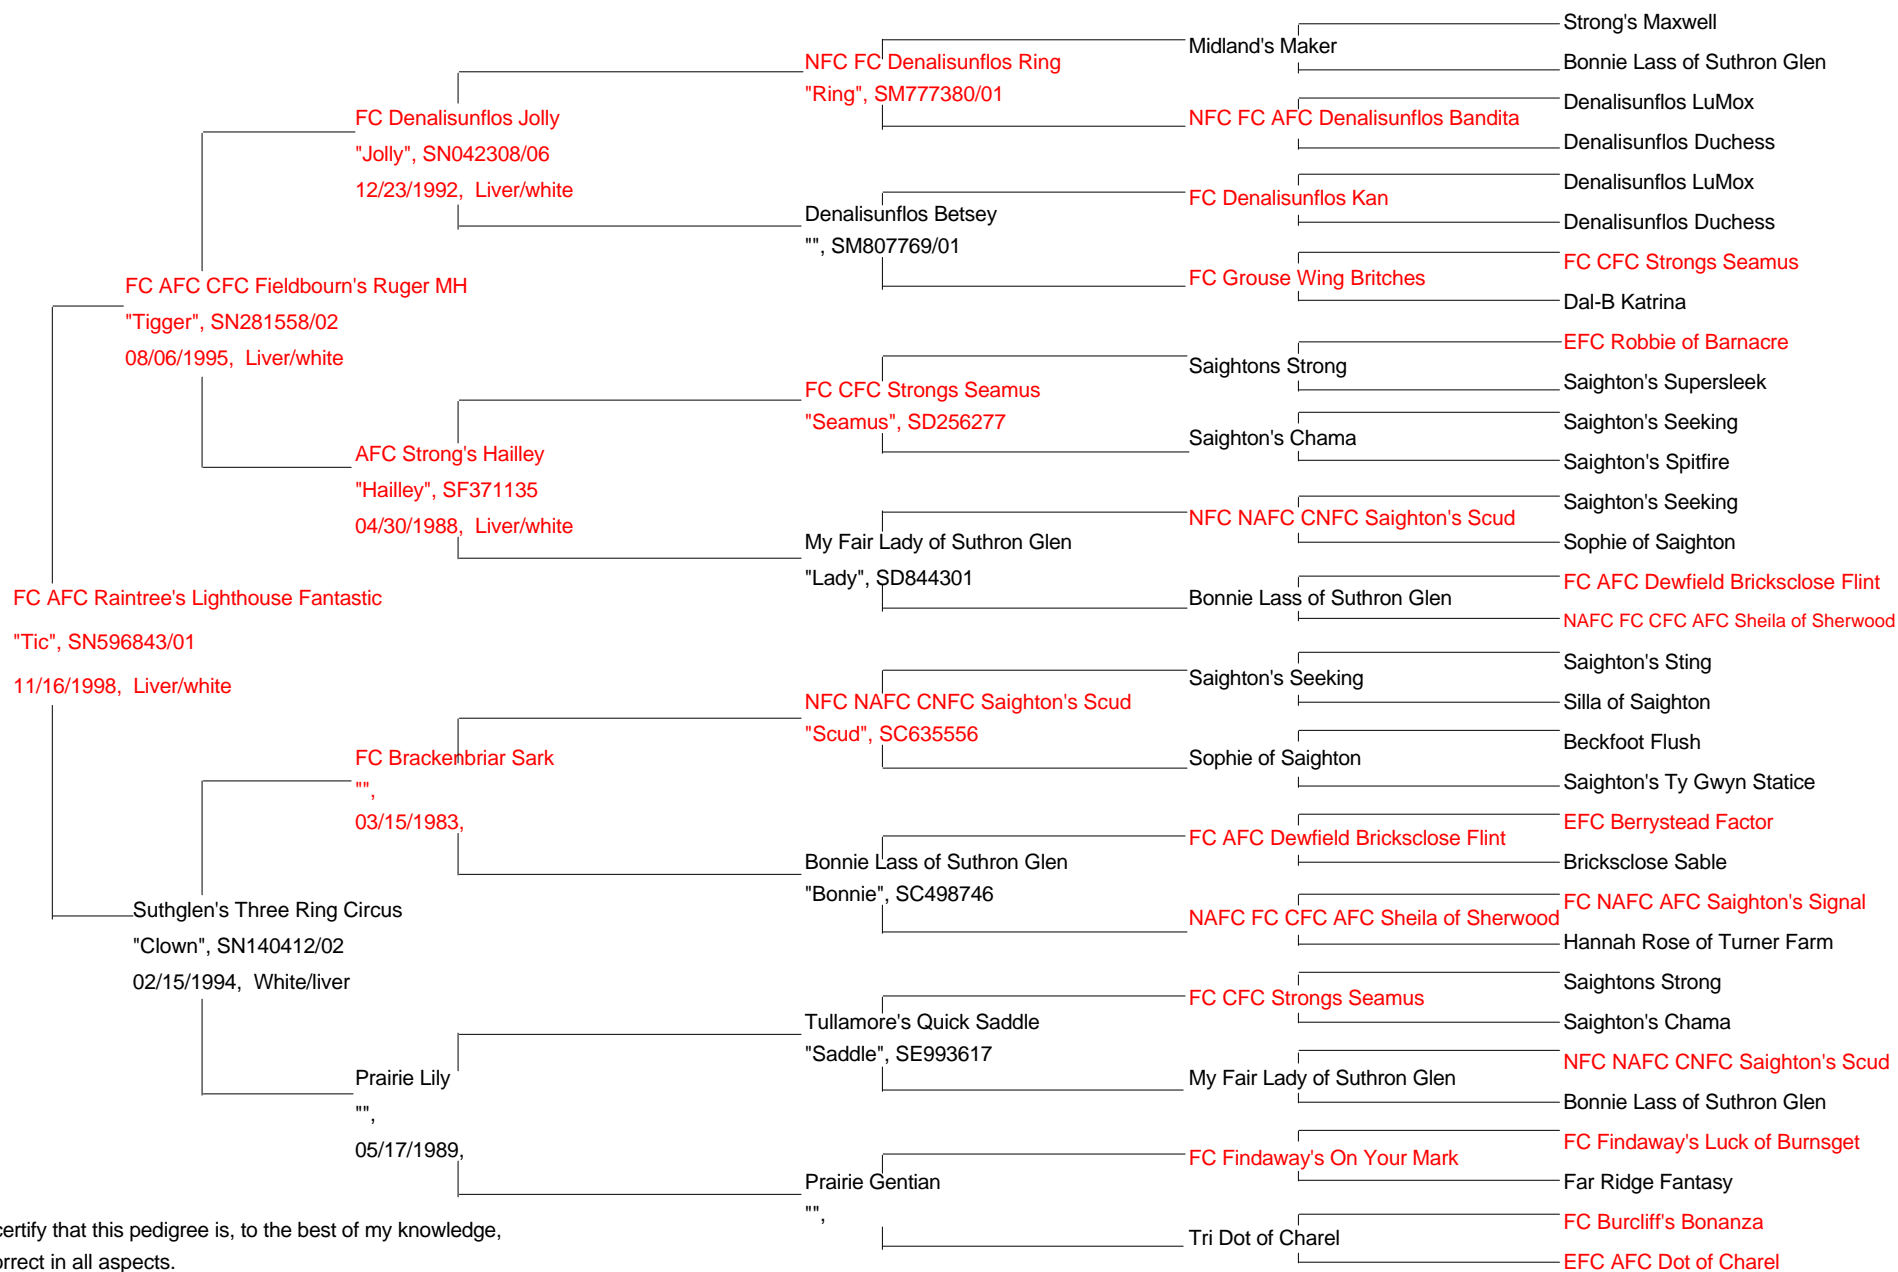

Pedigree F or F C AF C Raintree's Lighthouse F antastic

Raintree English Springer Spaniels
 Cathy Lewis
 W4423 Highway A
 Elkhorn, WI 53121
 262/642-2256
 regent@raintrees.com

I certify that this pedigree is, to the best of my knowledge, correct in all aspects.